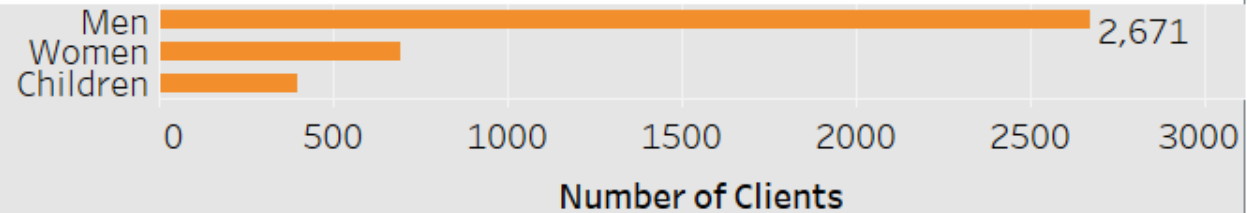

Demographics of Clients Served