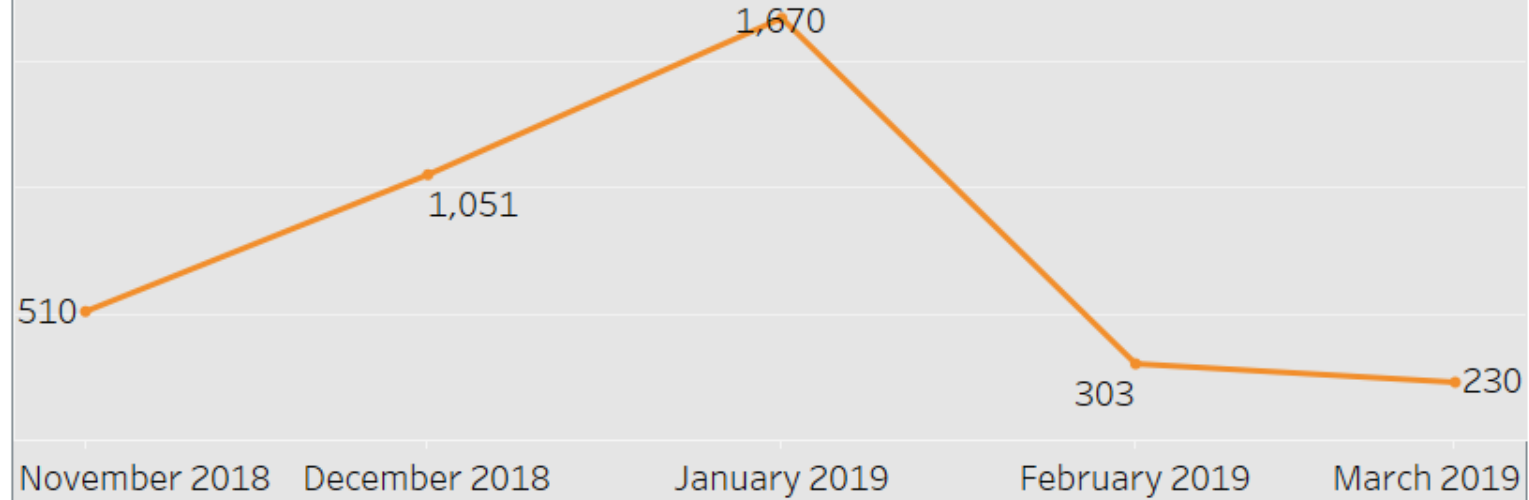

## WHAT IS WHITE FLAG WEATHER?

Temperatures 32 degrees and below

Temperatures 38 degrees and below with expected precipitation

## Total Clients Served By Month